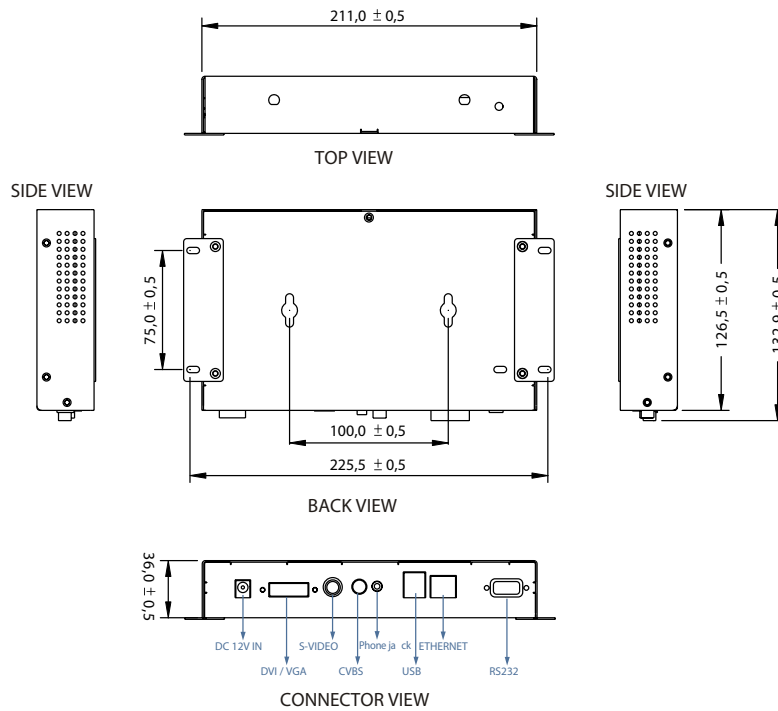

Network Player Series

SGB-S810P BOX

Standard Mechanical Drawing

Standard Mechanical