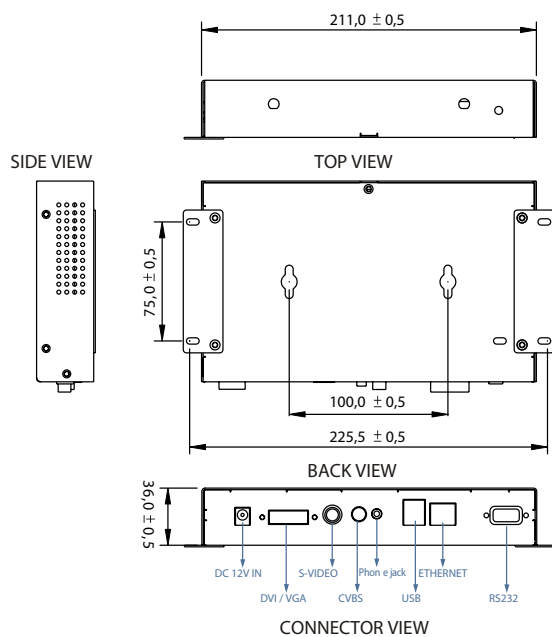

Network Player Series

SGB-S710P BOX

BOX Mechanical Drawing

(WLAN & RS232 is Optional)

System Specifications

General :

- Dimensions : 8 1/4(W) x1 3/8(H) x5(D) inches
211(W) x126(H) x36(D)mm
- Weight : Approx. 0.6kg
- Storage Media : 512MB,Optional with bigger capacity up to (40GB)
(Need to be Linux ext2 format)
- USB Port : USB 2.0 for Flash Storage Drive
- Content Update : Ethernet/WLAN/USB flash drive